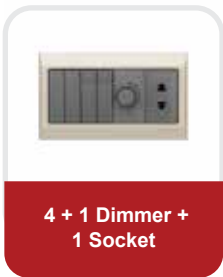

2 + 1

4 + 2

6 + 1

2 + 1 Dimmer

6 + 1 Dimmer

4 + 1 Dimmer + 1 Socket

3-Gang 2-Way

USB with Universal Socket