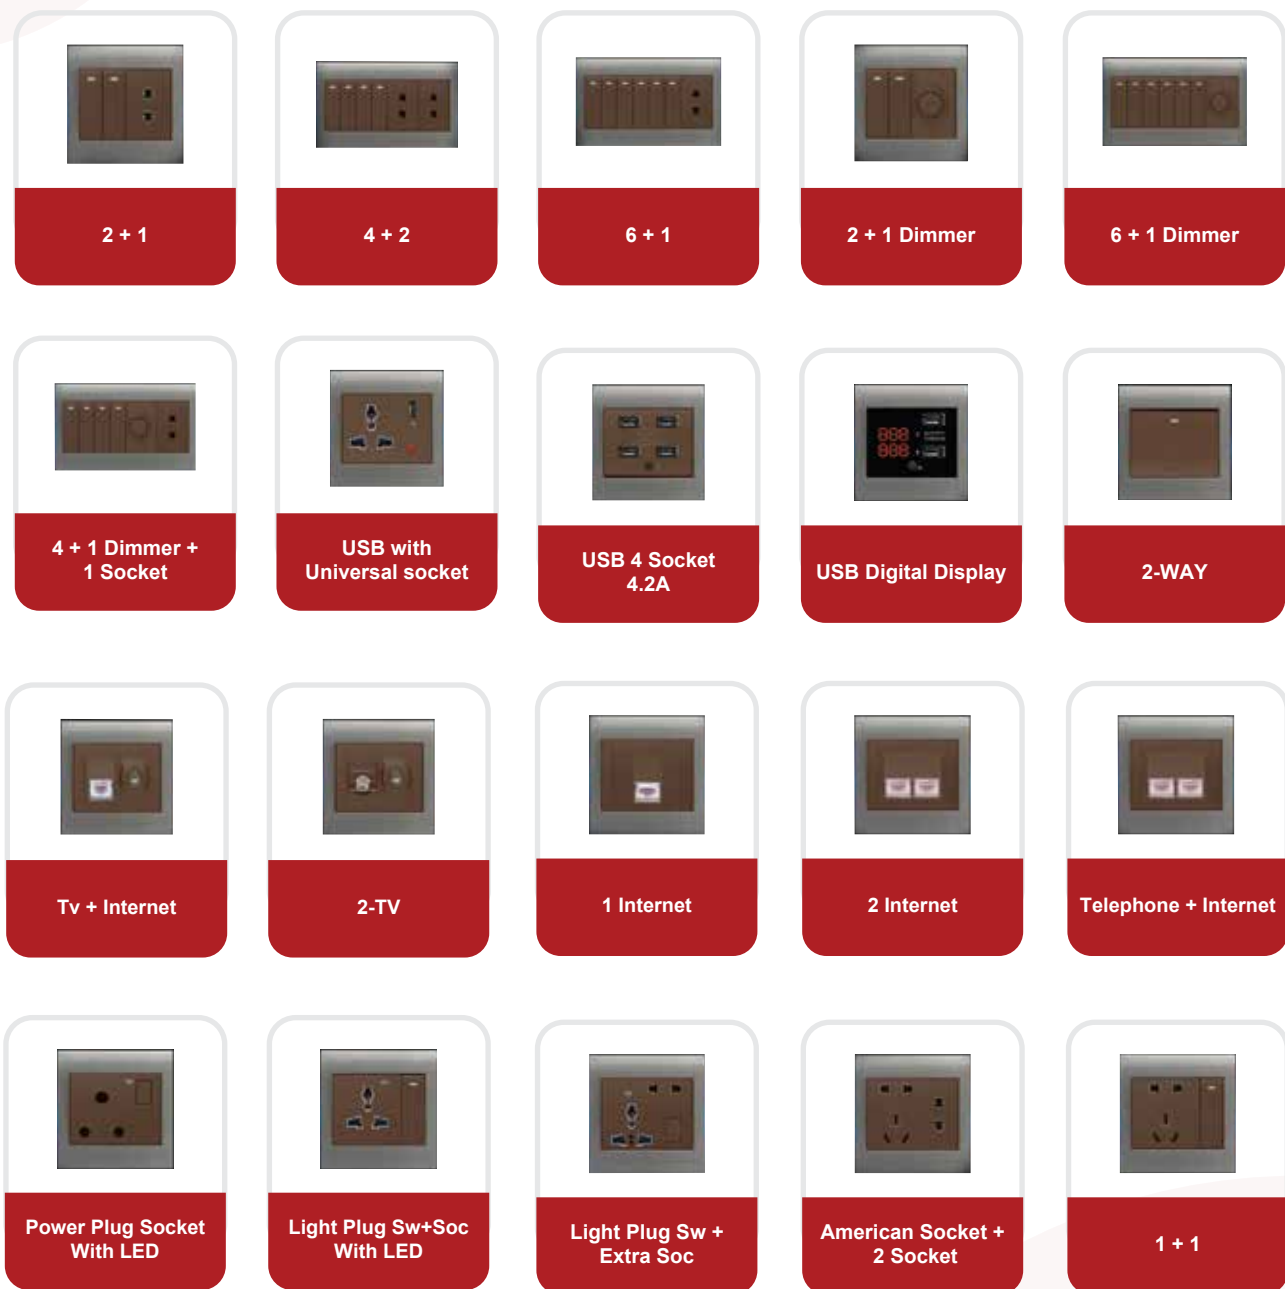

Telephone + TV

1-Telephone

2-Telephone

Double 13A Flat BS Socket

Golden Metallic

1-Gang Switch

2-Gang Switch

3-Gang Switch