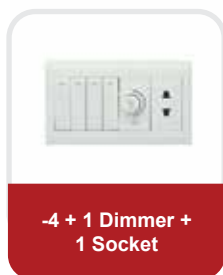

Euro Socket

Night Lamp

American Socket + 2 Socket

1 + 1

3-Gang 2-Way

4 + 1 Dimmer + 1 Socket

Big Fan Dimmer

13A Flat BS Socket With LED