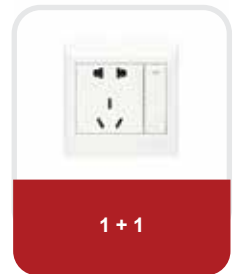

American Socket + 2 Socket

1 + 1