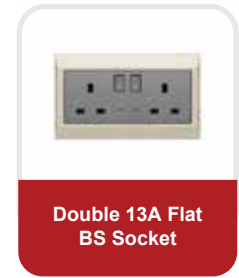

Telephone + Internet

Double 13A Flat BS Socket