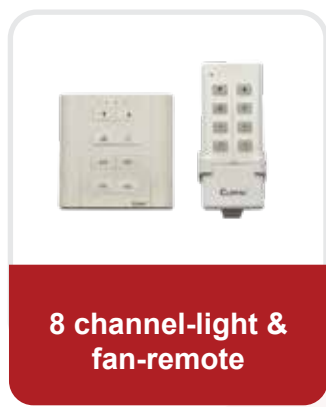

3 Gang

4 Gang

40A Switch

8 Gang

Multi

Remote Control Devices

Big Switches

Platinum Series