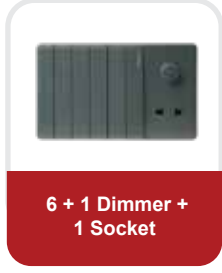

6 + 1 Dimmer +
1 Socket