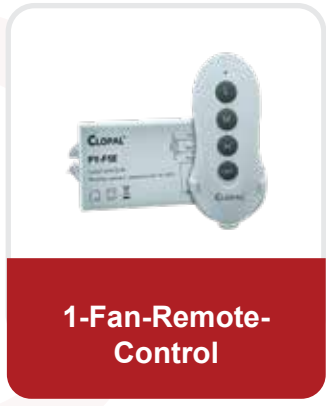

3 Gang

4 Gang

40A Switch

8 Gang

Multi

Remote Control Devices

Big Switches

Platinum Series