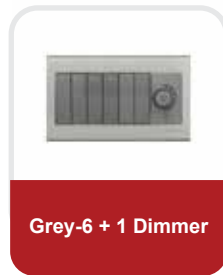

Grey-Euro Socket

Grey-Night Lamp

Grey-American Socket+ 2 Socket

Grey-1 + 1

Grey-2 + 1

Grey-4 + 2

Grey-6 + 1

Grey-2 + 1 Dimmer