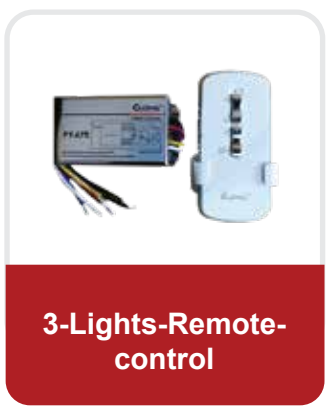

3 Gang

4 Gang

40A Switch

8 Gang

Multi

Remote Control Devices

Big Switches

Platinum Series